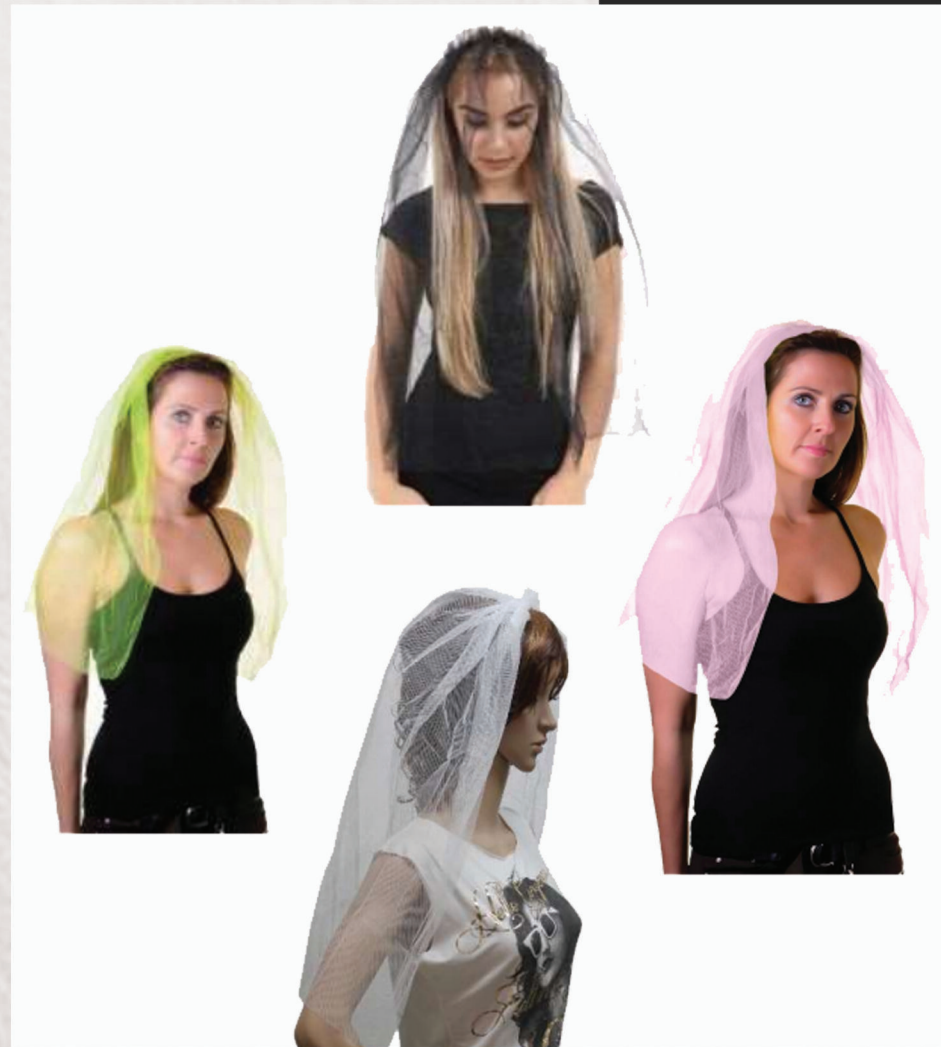

VEIL ON HAIR BAND

Hair Band

Fabric: Net

Sizes: One Size

Colors: Black, Yellow, White, Pink, Red, Orange, Buyer Choice

FAB.COMPOSITION: 100% Polyester

CHILDREN 2 LAYER TUTU SKIRT

Skirt