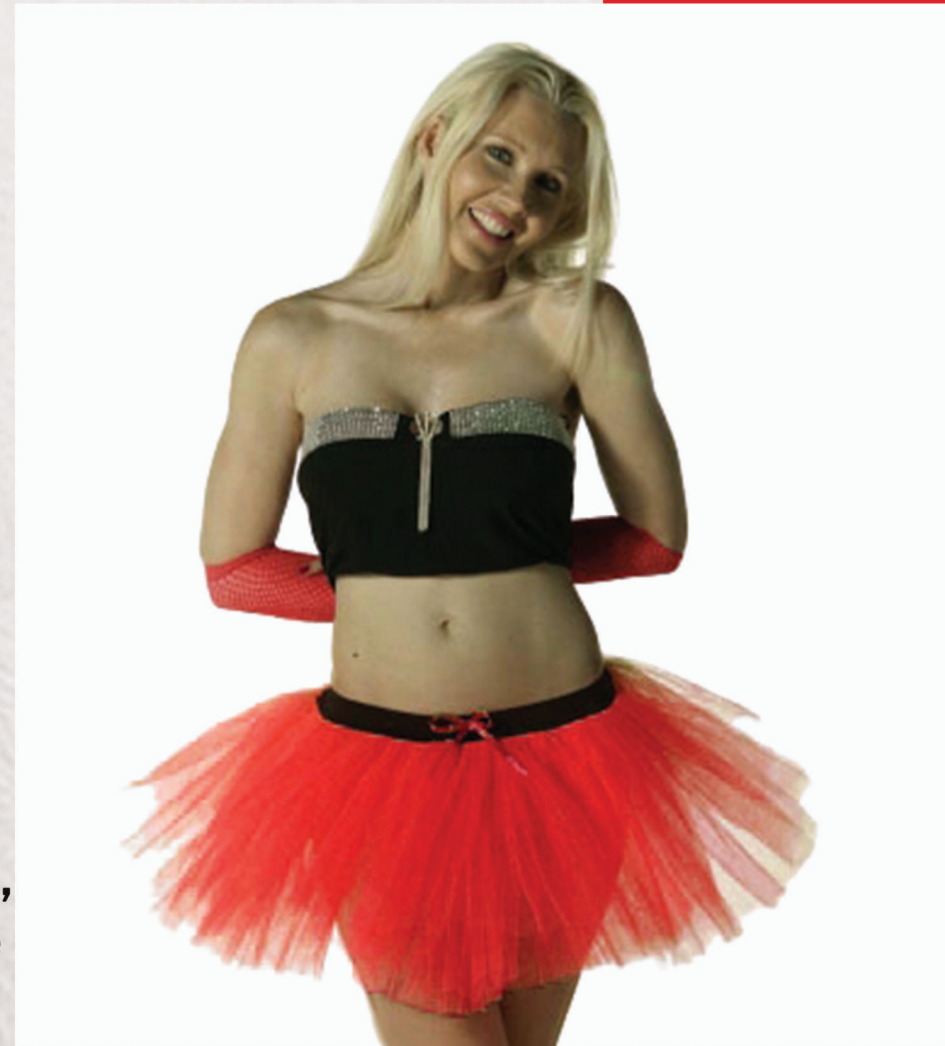

KIDS/LADIES 3 LAYERS TUTU SKIRT

Skirt

Fabric: Net

Sizes: One Size

Colors: Black, Yellow, White, Pink, Orange, Red, Turquoise, Multi, Buyer Choice

FAB.COMPOSITION: 100% Polyester