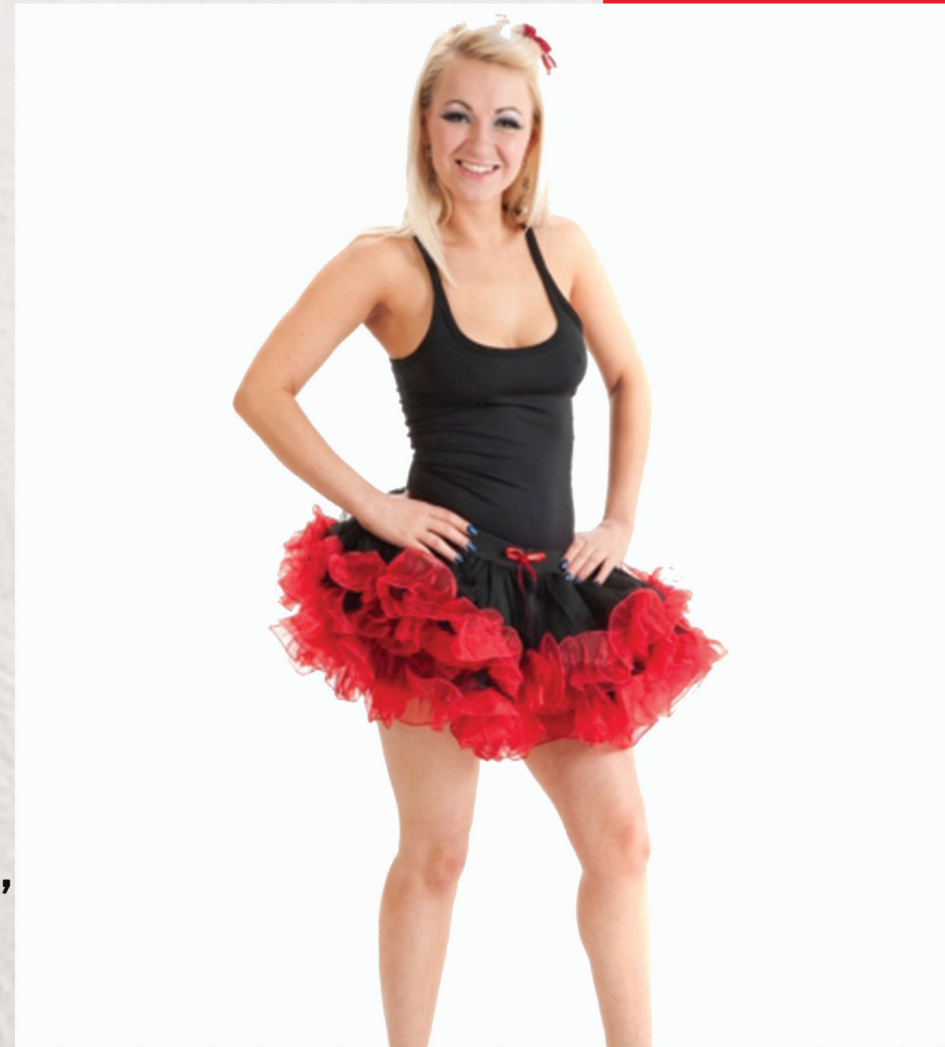

2 LAYER SHORT RUFFLE TUTU SKIRT

Skirt

Fabric: Net

Sizes: One Size

Colors: Black, Yellow, White, Pink, Orange,
Red, Turquoise, Buyer Choice

FAB.COMPOSITION: 100% Polyester

2 LAYER SHORT RUFFLE TUTU SKIRT

Skirt