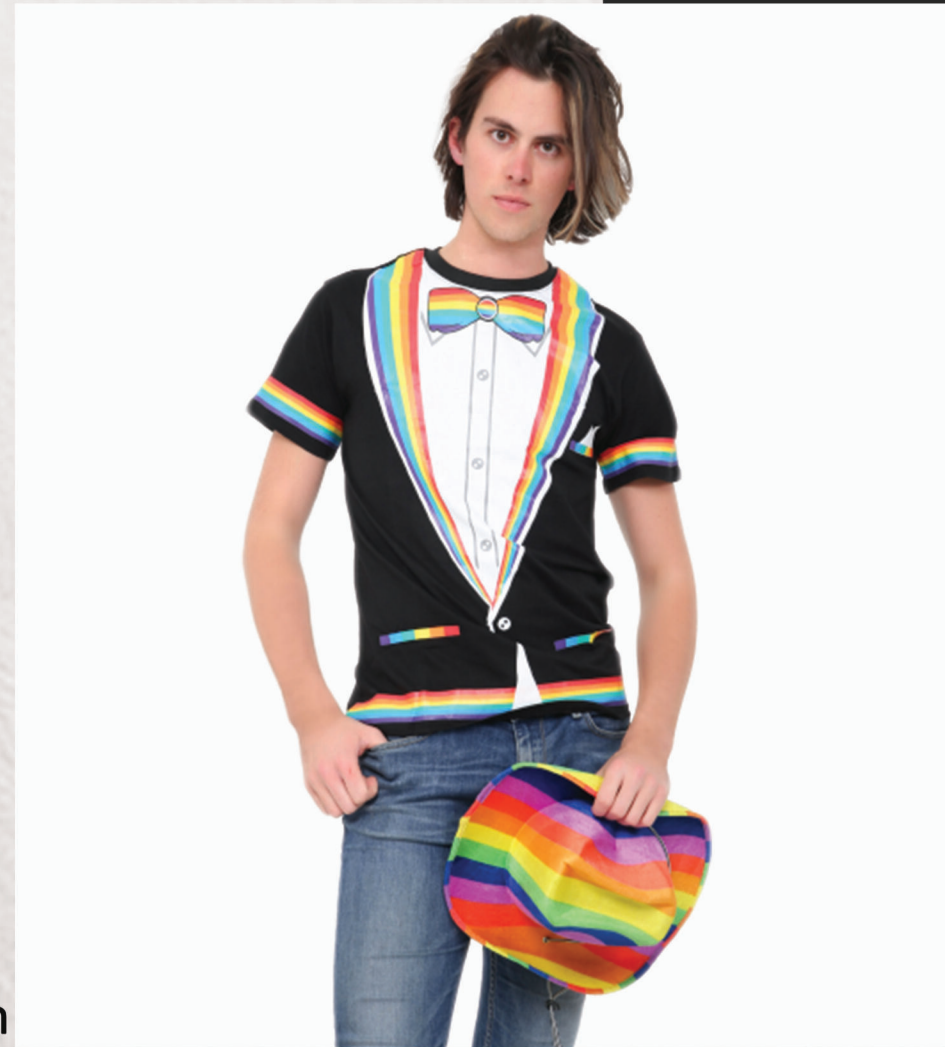

GAY PRIDE PRINTED T-SHIRTS & CAP

T-Shirt & Cap

Fabric: Jersey (GSM: 180-190)

Sizes: Small, Medium, Large, X-Large,
XX-Large

Colors: Black, White

FAB.COMPOSITION: 100% Cotton, P/Cotton