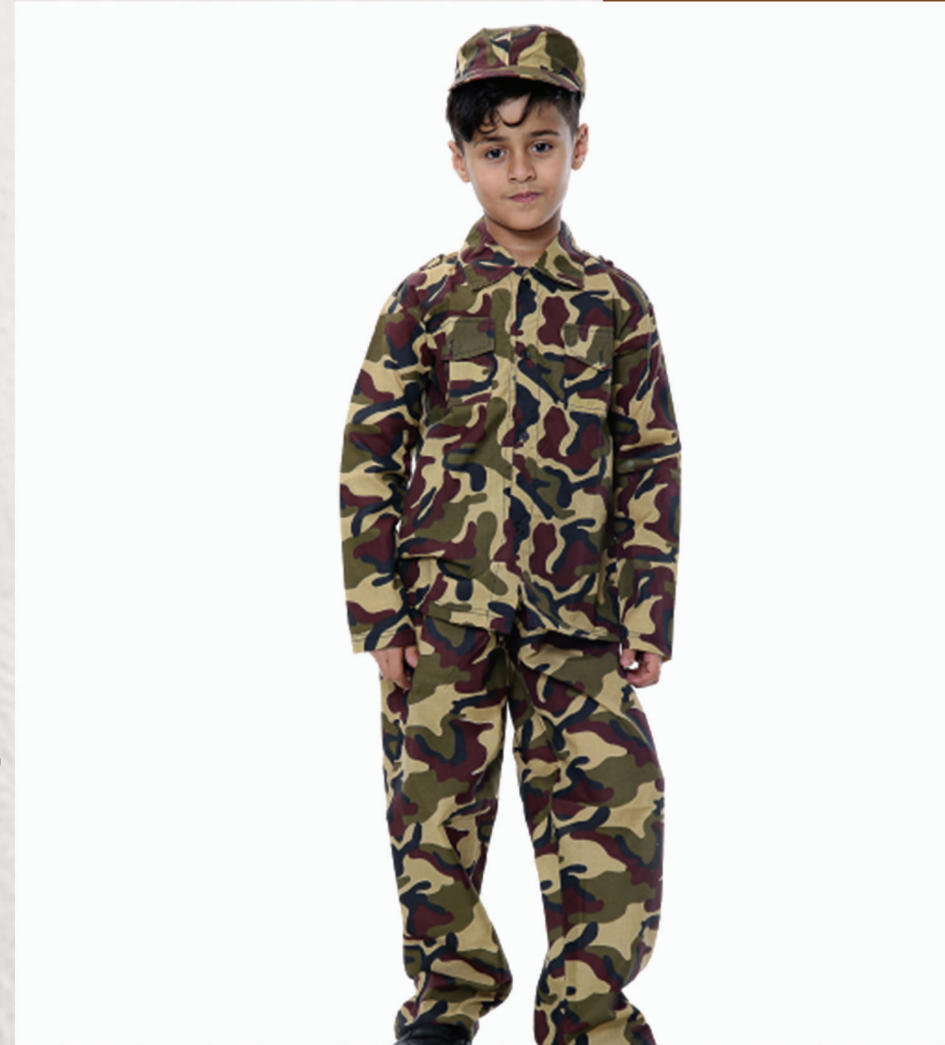

CHILDREN CAMOUFLAGE COSTUME

Costume

Sizes: 5/6 Years, 7/8 Years, 9/10 Years,
11/12 Years, 13 Years

Colors: Camouflage

FAB.COMPOSITION: 100% Cotton