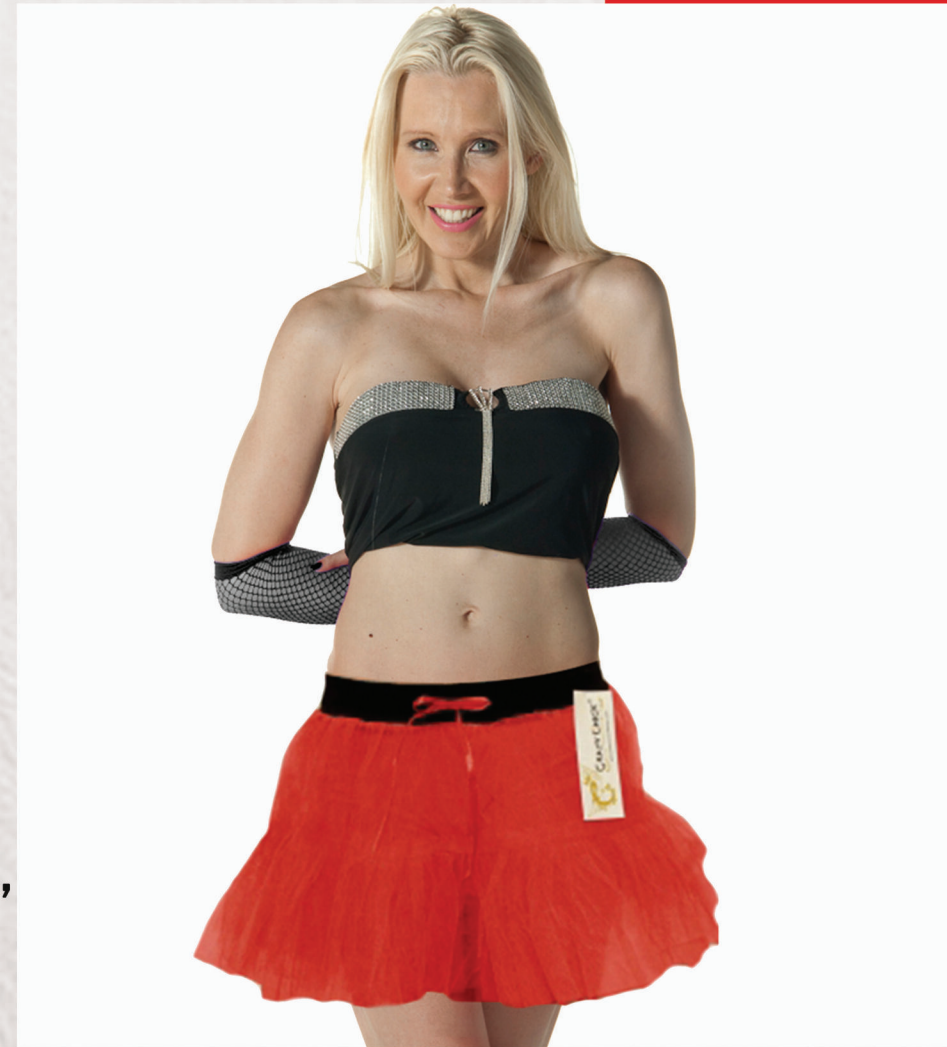

LADIES 2 LAYER TUTU SKIRT

Skirt

Fabric: Net

Sizes: One Size

Colors: Black, Yellow, White, Pink, Orange,
Red, Turquoise, Buyer Choice

FAB.COMPOSITION: 100% Polyester