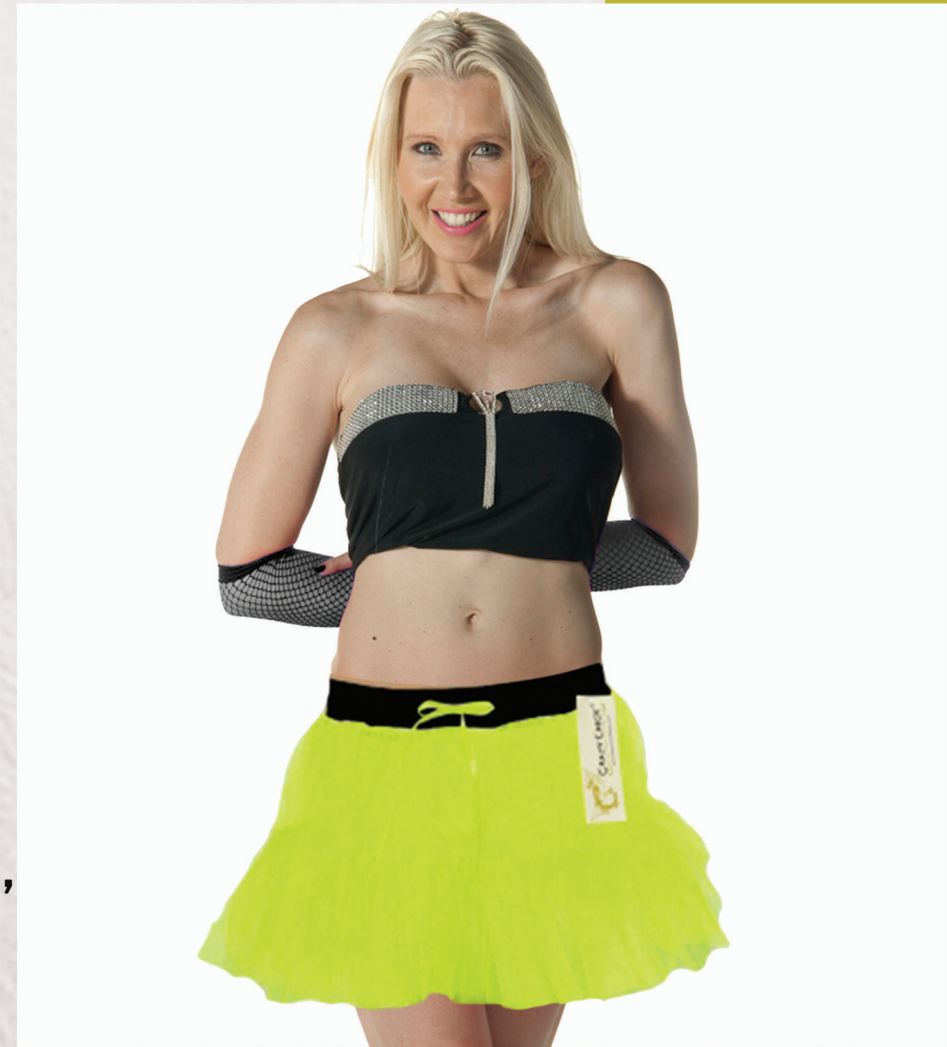

LADIES 2 LAYER TUTU SKIRT

Skirt

Fabric: Net

Sizes: One Size

Colors: Black, Yellow, White, Pink, Orange,
Red, Turquoise, Buyer Choice

FAB.COMPOSITION: 100% Polyester